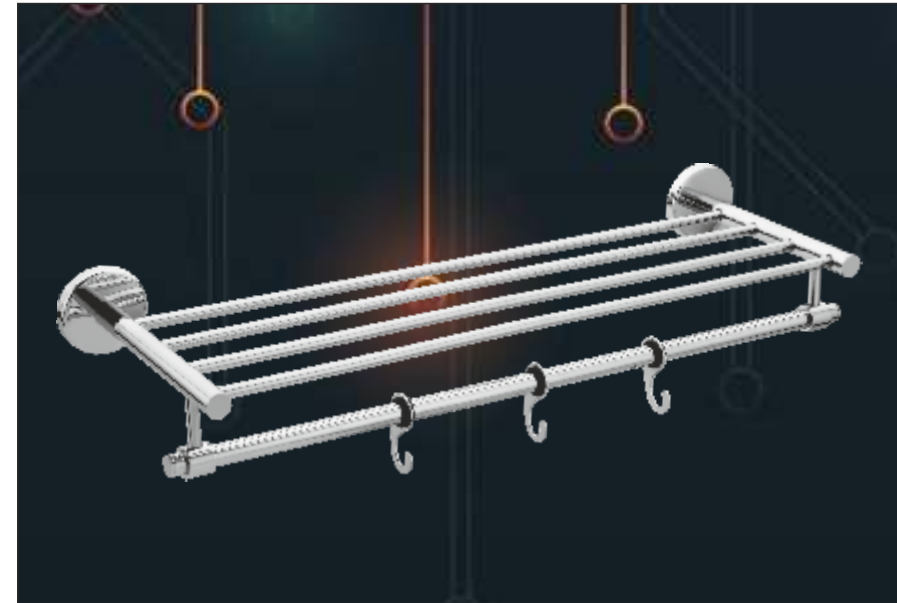

Cruxe Bath Set

CELIS BATH

CP-TR-257
Towel Rack